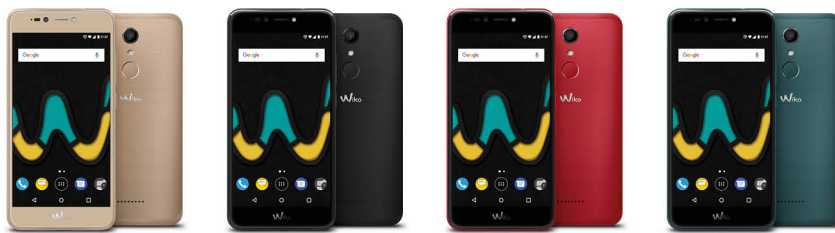

Sharp and fun selfies bring out natural colours.
Eliminate flashback with Soft light flash.
Highlight a subject with an out-of-focus background using Live portrait blur.

Luminous XL HD display.
Boosted performance for smooth multitasking.
Premium brushed metal design for a touch of class.

- 5.5" HD 1280x720
- 4G
- FINGERPRINT
- 13 MP 8 MP SELFIE FLASH
- QUAD CORE 1.3 GHz
- ROM 32 GB RAM 3 GB
- 7 NOUGAT
- DUAL SIM
- MICRO SD 128 GB max

Belangrijkste kenmerken	
Netwerken	4G LTE B1 (2100)/ B3 (1800)/ B7 (2600)/ B20 (800) H+/3G+/3G WCDMA 850/ 900/ 1900/ 2100 MHz GSM/GPRS/EDGE 850/900/1800/1900 MHz
Datasnelheid	FDD-LTE Cat. 4, DL 150 Mbps, UL 50 Mbps
Besturingssysteem	Android™ 7.0 (Nougat)
Processor	Quad-Core 1.3 GHz, Cortex-A53
Dual SIM	2 Micro SIM
Design	Touch screen
Beschikbare kleuren	Black, Gold, Deep Bleen, Cherry Red
Afmetingen	153.5 x 77.5 x 8.5 mm
Gewicht	167 g (with battery)
Batterij	3000 mAh Li-Po
Stand-by tijd	Up to 232h
Gesprekstijd	Up to 23h (2G), Up to 12h (3G)
ROM-geheugen	32 GB
RAM-geheugen	3 GB
Uitbreidbaar geheugen	Micro SD up to 128 GB
Accelerometer	Ja
Kompas (magnetometer)	Ja
Proximity sensor	Ja
Gyroscoop	Ja
SAR	Head: 0.175 W/kg, Body: 1.181 W/kg
Scherm	
Grootte	5.5", 2.5D glass
Type	IPS Technology, Full Lamination, 500 nits brightness
Kleur	16 million
Resolutie	HD (1280x720 pixels), pixel density: 267 PPI
Multitouch	Yes, 5 points
Connectiviteit	
Wi-Fi	802.11 b/g/n
Tethering	USB, Bluetooth, Access Point Wi-Fi
Stereo Bluetooth	4.0
USB™ OTG	Ja
USB™ POORT	2.0
Synchronisatie PC	Ja
Audio-ingang	3.5mm jack
Foto & video	
Camera (achter)	13 Megapixels
Opties	Auto-HDR, Panorama, Night, Burst, Live filters, Super-High Resolution, Professional, Face Beauty, Live Portrait Blur, Time Lapse, Face recognition, Story
Flits	Ja
Camera (voor)	8 Megapixels + Selfie Flash
Digitale zoom	4x
Automatisch scherpstellen	Ja
Afbeelding editor	Ja
Witbalans	Auto, Incandescent, Daylight, Fluorescent, Cloudy
Videocamera	720p@30fps
Multimedia & ontspanning	
Stereo FM-Radio	Ja