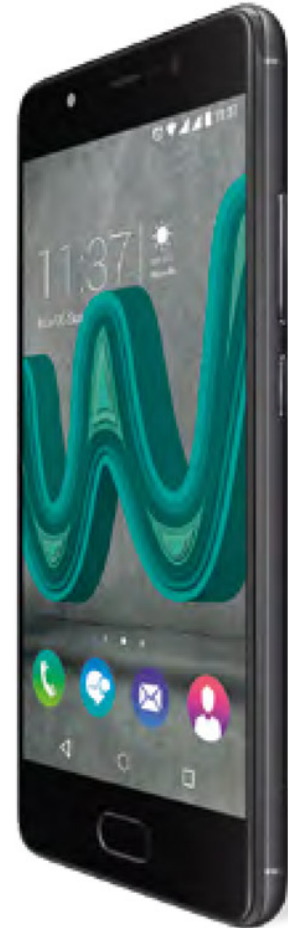

urfeel GO

- 5" HD IPS display with Full Lamination technology and a 2.5D glass
- Elegant and premium metal design
- 5 Fingerprints, 5 customizable actions on applications & security
- Unlimited multimedia experience with a large 4000 mAh battery
- Intuitive Wiko UI
- Great shots through the 13 MP rear camera and 5 MP front camera with selfie flash

5"

HD
1280x720

4G

FINGERPRINT

QUAD CORE
1.3GHZ

13MP
5MP
SELFIE FLASH

ROM | RAM
16 GB | 2 GB

4000 MAH

DUAL SIM

MICRO SD 64 GB