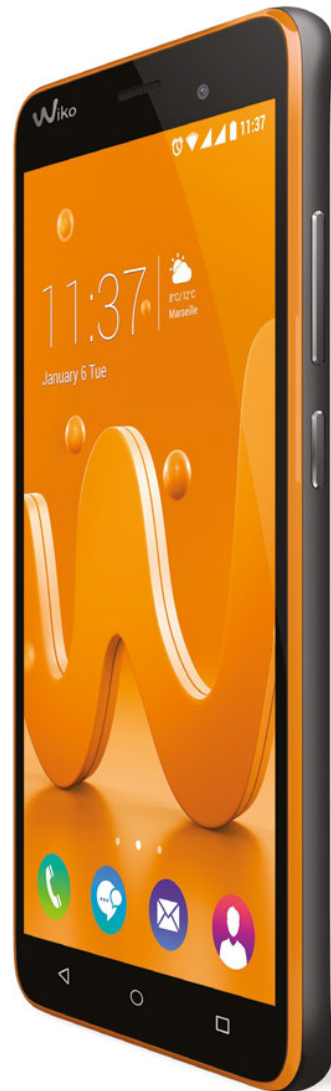

# jerry

- Large 5" IPS display
- Classy metal design underlined by a thin color line
- Android™ 6.0 (Marshmallow)
- Powerful Quad-Core processor
- 5 MP camera with fun options :  
Panorama, Smile Shot, Facebeauty
- Enhanced selfie experience with front camera and display flash
- Intuitive Wiko UI including battery tips, widget and settings

5"

FWVGA  
854x480

H+

QUAD  
CORE

5 MP  
2 MP

ROM  
8 GB

6.0  
MARSHMALLOW

DUAL SIM