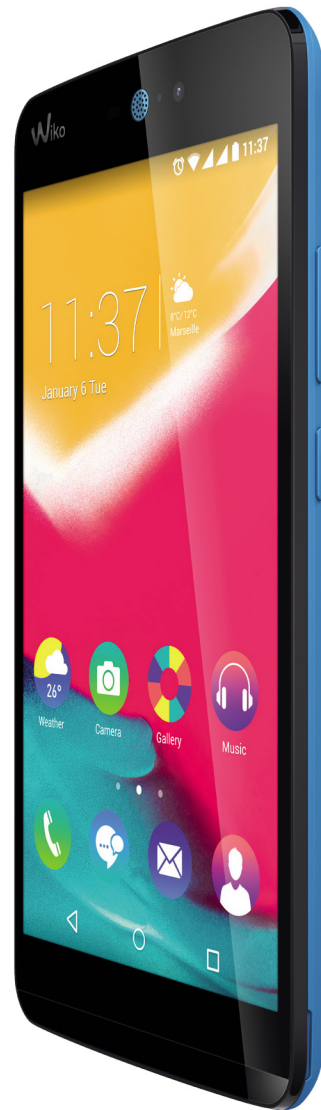

• **EASY & FUN**

*rainbow*  
**JAM<sup>4G</sup>**  
Go with it!

- 4G
- 5" HD
- Main camera 8 MP, Front camera 5 MP
- Flash, Face beauty, Continuous Shot, HDR
- Qualcomm® Snapdragon™ 210, Processor Quad-Core 1.1 GHz
- ROM 8 GB, RAM 1 GB
- External memory micro SD up to 64 GB
- Android™ 5.1 (Lollipop)
- Dual SIM

5"

HD  
1280x720

4G

Qualcomm  
snapdragon

QUAD  
CORE  
1.1GHZ

8 MP  
5 MP

ROM | RAM  
8 GB | 1 GB

5.1  
LOLLIPOP

DUAL SIM

MICRO  
SD 64 GB<sub>max</sub>

Main features	
Network	4G LTE 800/1800/2100/2600 MHz H+/3G+/3G WCDMA 900/1900/2100 MHz GSM/GPRS/EDGE 850/900/1800/1900 MHz
Data Segment	FDD-LTE Category 4 DL 150 Mbps, UL 50 Mbps
Operating System	Android™ 5.1 (Lollipop)
Processor	Snapdragon™ 210, MSM 8909 Quad-Core 1.1 GHz
Design	Touch screen
SIM CARD	2 Micro SIM
Available colors	White, Black, Bleen, Coral, Blue
Size	143.1x71.4x8.7 mm
Weight	153 g (with battery)
Battery	2500 mAh Li-Po
Stand-by time	Up to 238h
Talk time	Up to 21.6h (3G), Up to 24.5h (2G)
ROM	8 GB
RAM	1 GB
External memory	Micro SD up to 64 GB
Accelerometer	Yes
Magnetic sensor	Yes
Proximity sensor	Yes
SAR value	Head: 0.249 W/kg, Body: 0.392 W/kg
Display	
Size	5"
Type	IPS technology
Color	16 millions
Display resolution	HD (1280x720 pixels), pixel density: 294
Multitouch	Yes
Connectivity	
Wi-Fi	802.11 b/g/n
Tethering	USB, Bluetooth, Access Point Wi-Fi
Bluetooth®	4.0
USB™ OTG	Yes
PORT USB™	2.0
PC synchronization	Yes
Audio jack	3.5mm jack
Email and Messaging	
SMS	SIM + phone memory
MMS	Yes
Email	Yes
E-mail Protocol	SMTP, POP3, IMAP4
Input Method	Virtual Keyboard
Photo and Video	
Scene mode	Auto, Night, Sunset, Portrait, Landscape, Beach, Snow, Flowers, Sports, Backlight, Candlelight
Main camera	8 Megapixels