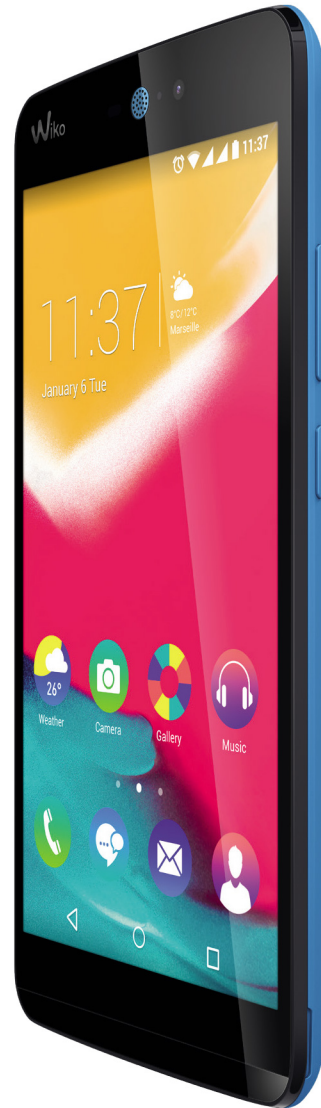

• **EASY & FUN**

rainbow
JAM^{4G}
Go with it!

- 4G
- 5" HD
- Main camera 8 MP, Front camera 5 MP
- Flash, Face beauty, Continuous Shot, HDR
- Qualcomm® Snapdragon™ 210, Processor Quad-Core 1.1 GHz
- ROM 8 GB, RAM 1 GB
- External memory micro SD up to 64 GB
- Android™ 5.1 (Lollipop)
- Dual SIM

5"	HD 1280x720	4G	Qualcomm® snapdragon	QUAD CORE 1.1GHZ	8 MP 5 MP	ROM RAM 8 GB 1 GB	5.1 LOLLIPOP	DUAL SIM	MICRO SD 64 GB _{max}
-----------	-----------------------	-----------	-------------------------	----------------------------	---------------------	---------------------------------	------------------------	-----------------	---

Main features	
Network	4G LTE 800/1800/2100/2600 MHz H+/3G+/3G WCDMA 900/1900/2100 MHz GSM/GPRS/EDGE 850/900/1800/1900 MHz
Data Segment	FDD-LTE Category 4 DL 150 Mbps, UL 50 Mbps
Operating System	Android™ 5.1 (Lollipop)
Processor	Snapdragon™ 210, MSM 8909 Quad-Core 1.1 GHz
Design	Touch screen
SIM CARD	2 Micro SIM
Available colors	White, Black, Bleen, Coral, Blue
Size	143.1x71.4x8.7 mm
Weight	153 g (with battery)
Battery	2500 mAh Li-Po
Stand-by time	Up to 238h
Talk time	Up to 21.6h (3G), Up to 24.5h (2G)
ROM	8 GB
RAM	1 GB
External memory	Micro SD up to 64 GB
Accelerometer	Yes
Magnetic sensor	Yes
Proximity sensor	Yes
SAR value	Head: 0.249 W/kg, Body: 0.392 W/kg
Display	
Size	5"
Type	IPS technology
Color	16 millions
Display resolution	HD (1280x720 pixels), pixel density: 294
Multitouch	Yes
Connectivity	
Wi-Fi	802.11 b/g/n
Tethering	USB, Bluetooth, Access Point Wi-Fi
Bluetooth®	4.0
USB™ OTG	Yes
PORT USB™	2.0
PC synchronization	Yes
Audio jack	3.5mm jack
Email and Messaging	
SMS	SIM + phone memory
MMS	Yes
Email	Yes
E-mail Protocol	SMTP, POP3, IMAP4
Input Method	Virtual Keyboard
Photo and Video	
Scene mode	Auto, Night, Sunset, Portrait, Landscape, Beach, Snow, Flowers, Sports, Backlight, Candlelight
Main camera	8 Megapixels