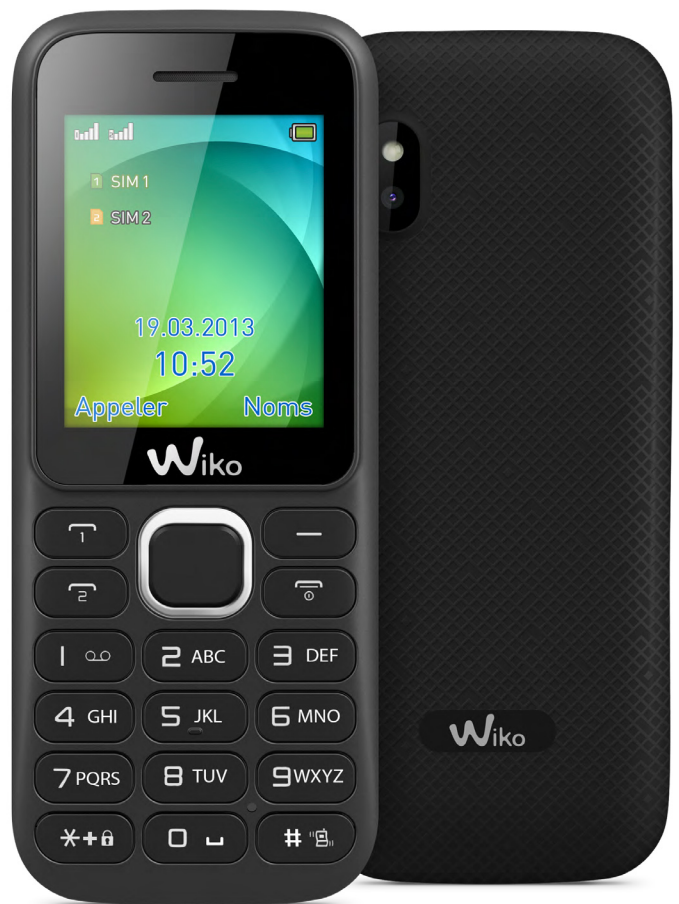

Always brighter

lubi3

by Wiko

- 1,77" display QQVGA
- Main camera VGA
- Bluetooth stereo
- External memory :
micro SD 32 GB max.
- MP3 player
- Stereo fm radio
- Audio Jack 3.5 mm
- Dual SIM

1.77"

MICRO SD 32GB_{max}

VGA

RADIO FM

TORCHE LED

DUAL SIM

Main features	
Network	GSM 900/ 1800/ 1900
Design	Keyboard
SIM CARD	Oui (Mini SIM)
Available colors	Black, Red, White, Blue
Size	108*44.5*13.8 mm
Weight	65 g (with battery)
Battery	800 mAh Lithium-ion
Stand-by time	Up to 190 h
Talk time	Up to 10.67 h (2G)
External memory	Micro SD up to 32 GB
Vibrator	Yes
Speaker	Yes
Handsfree	Yes
SAR value	Head: 0.860 W/kg; Body: 0.473 W/kg
Display	
Size	1,77
Type	TFT
Color	65 000
Display resolution	QQVGA (128*160 pixels)
Connectivity	
WAP Browser	No
Wi-Fi	No
Bluetooth®	3.0
PORT USB™	1.1
Audio jack	3,5 mm jack
Call Management	
Phonebook	SIM + 200
Group call	No
Speed Dial	Yes
Call Transfer	Yes
Caller ID	Yes
SOS call	Yes
Email and Messaging	
SMS	SIM + 100
MMS	No
Email	No
Photo and Video	
Main camera	0.3 megapixels
Option	Flash / Flashlight
Image editor	No
Video recorder	128*160 pixels
Multimedia and Entertainment	
Stereo FM Radio	Yes
Webcam	No
Supported sound formats	MP3, AMR, WAV, AAC
Supported image formats	JPEG, GIF, PNG, BMP
Supported video formats	Mp4, AVI