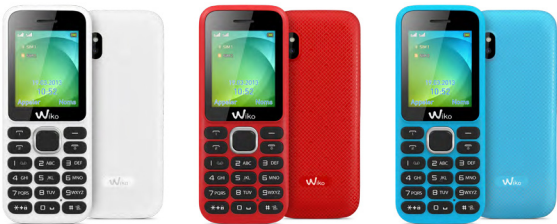

# lubi3

by Wiko

- 1,77" display QQVGA
- Main camera VGA
- Bluetooth stereo
- External memory :  
micro SD 32 GB max.
- MP3 player
- Stereo fm radio
- Audio Jack 3.5 mm
- Dual SIM

1.77"

MICRO SD 32GB<sub>max</sub>

VGA

RADIO FM

TORCHE LED

DUAL SIM

Main features	
Network	GSM 900/ 1800/ 1900
Design	Keyboard
SIM CARD	Oui (Mini SIM)
Available colors	Black, Red, White, Blue
Size	108*44.5*13.8 mm
Weight	65 g (with battery)
Battery	800 mAh Lithium-ion
Stand-by time	Up to 190 h
Talk time	Up to 10.67 h (2G)
External memory	Micro SD up to 32 GB
Vibrator	Yes
Speaker	Yes
Handsfree	Yes
SAR value	Head: 0.860 W/kg; Body: 0.473 W/kg
Display	
Size	1,77
Type	TFT
Color	65 000
Display resolution	QQVGA (128*160 pixels)
Connectivity	
WAP Browser	No
Wi-Fi	No
Bluetooth®	3.0
PORT USB™	1.1
Audio jack	3,5 mm jack
Call Management	
Phonebook	SIM + 200
Group call	No
Speed Dial	Yes
Call Transfer	Yes
Caller ID	Yes
SOS call	Yes
Email and Messaging	
SMS	SIM + 100
MMS	No
Email	No
Photo and Video	
Main camera	0.3 megapixels
Option	Flash / Flashlight
Image editor	No
Video recorder	128*160 pixels
Multimedia and Entertainment	
Stereo FM Radio	Yes
Webcam	No
Supported sound formats	MP3, AMR, WAV, AAC
Supported image formats	JPEG, GIF, PNG, BMP
Supported video formats	Mp4, AVI