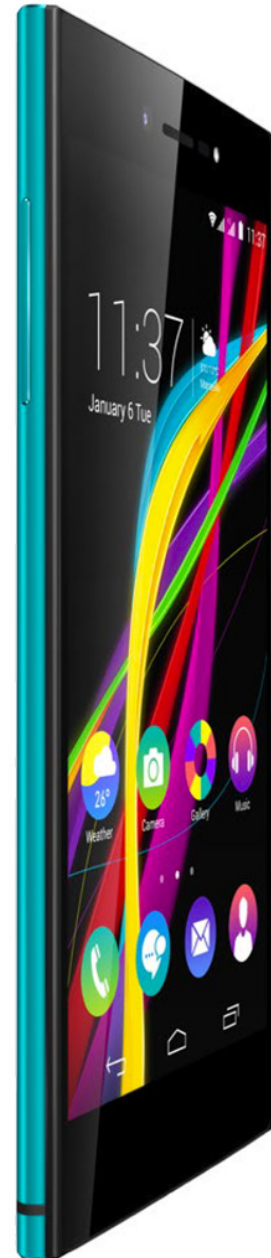

HIGHway Star^{4G}

SKY'S THE LIMIT

- 4G
- 5" HD, AMOLED, On-cell, CORNING® Gorilla® Glass 3
- Main camera 13 MP, front camera 5 MP
Flash, face beauty, panorama, HDR
- Processor Octa-Core 1.5 GHz
- ROM 16 GB, RAM 2 GB
- External memory micro SD up to 64 GB
- Android™ 4.4.4 (KitKat) upgradable to Android™ 5.1 (Lollipop)
- Dual SIM / 1 Micro SIM + 1 SD card

| Main features | |
|-----------------------|---|
| Network | 4G LTE 800/1800/2100/2600 MHz H+/3G+/3G WCDMA 900/1900/2100 MHz GSM/GPRS/EDGE 850/900/1800/1900 MHz |
| Data Segment | FDD-LTE Category 4 DL 150 Mbps, UL 50 Mbps |
| Operating System | Android™ 4.4.4 (KitKat) upgradable to Android™ 5.1 (Lollipop) |
| Processor | Octa Core, 1.5 GHz, Cortex-A53 |
| Design | Touch screen |
| SIM Card | 1 Micro SIM + 1 Nano SIM / 1 SD card |
| Available colors | Bleen, Silver, Gold, Grey |
| Size | 141*71.4*6.6 mm |
| Weight | 123g (with battery) |
| Battery | 2450 mAh Li-Po |
| Stand-by time | Up to 184.5h |
| Talk time | Up to 13.6h (3G), Up to 19.7h (2G) |
| ROM | 16 GB |
| RAM | 2 GB |
| External memory | Micro SD up to 64 GB |
| Accelerometer | Yes |
| Magnetic sensor | Yes |
| Proximity sensor | Yes |
| SAR value | Head : 0.348W/Kg, Body : 0.525W/Kg |
| Display | |
| Size | 5" |
| Type | AMOLED Technology, On-cell, Corning Gorilla® Glass3 |
| Color | 16 millions |
| Display resolution | HD (1280x720 pixels), pixel density: 294 |
| Multitouch | Yes, 10 points |
| Connectivity | |
| Internet HTML Browser | Android Browser |
| Wi-Fi | 802.11 a/b/g/n |
| Tethering | USB, Bluetooth, Access Point Wi-Fi |
| Bluetooth® | 4" |
| USB™ OTG | Yes |
| PORT USB™ | 2.0 |
| Audio jack | 3.5mm jack |
| Email and Messaging | |
| SMS | SIM + phone memory |
| MMS | Yes |
| Email | Yes |
| E-mail Protocol | SMTP, POP3, IMAP4 |
| Input Method | Virtual Keyboard |
| Photo and Video | |
| Main camera | 13 Megapixels |