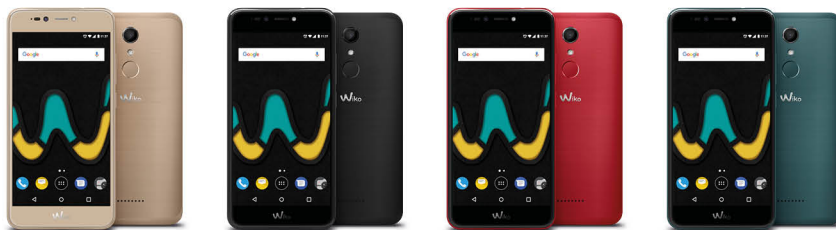

Sharp and fun selfies bring out natural colours.  
Eliminate flashback with Soft light flash.  
Highlight a subject with an out-of-focus background using Live portrait blur.

Luminous XL HD display.  
Boosted performance for smooth multitasking.  
Premium brushed metal design for a touch of class.

- 5.5" HD 1280x720
- 4G
- FINGERPRINT
- 13 MP 8 MP SELFIE FLASH
- QUAD CORE 1.3GHZ
- ROM 32GB | RAM 3GB
- 7 NOUGAT
- DUAL SIM
- MICRO SD 128GB max

Main features	
Network	4G LTE B1 (2100)/ B3 (1800)/ B7 (2600)/ B20 (800) H+/3G+/3G WCDMA 850/ 900/ 1900/ 2100 MHz GSM/GPRS/EDGE 850/900/1800/1900 MHz
Data Segment	FDD-LTE Cat. 4, DL 150 Mbps, UL 50
Operating System	Android™ 7.0 (Nougat)
Processor	Quad-Core 1.3 GHz, Cortex-A53
GPU	ARM®, Mali™ T720
Design	Touch screen
SIM CARD	2 Micro SIM
Available colors	Black, Gold, Deep Bleen, Cherry Red
Size	153.5 x 77.5 x 8.5 mm
Weight	167 g (with battery)
Battery	3000 mAh Li-Po
Stand-by time	Up to 232h
Talk time	Up to 23h (2G), Up to 12h (3G)
ROM	32 GB
RAM	3 GB
External memory	Micro SD up to 128 GB
Accelerometer	Yes
Magnetic sensor	Yes
Gyroscope	Yes
Proximity sensor	Yes
Light sensor	Yes
Finger Print	Yes
SAR value	Head: 0.175 W/kg, Body: 1.181 W/kg
Display	
Size	5.5", 2.5D glass
Type	IPS Technology, Full Lamination, 500 nits brightness
Color	16 million
Display resolution	HD (1280x720 pixels), pixel density: 267
Multitouch	Yes, 5 points
Connectivity	
Wi-Fi	802.11 b/g/n
Tethering	USB, Bluetooth, Access Point Wi-Fi
Bluetooth®	4.0
USB™ OTG	Yes
PORT USB™	2.0
PC synchronization	Yes
Audio jack	3.5mm jack
Photo and Video	
Main camera	13 Megapixels
Option	Auto-HDR, Panorama, Night, Burst, Live filters, Super-High Resolution, Professional, Face Beauty, Live Portrait Blur, Time Lapse, Face recognition, Story