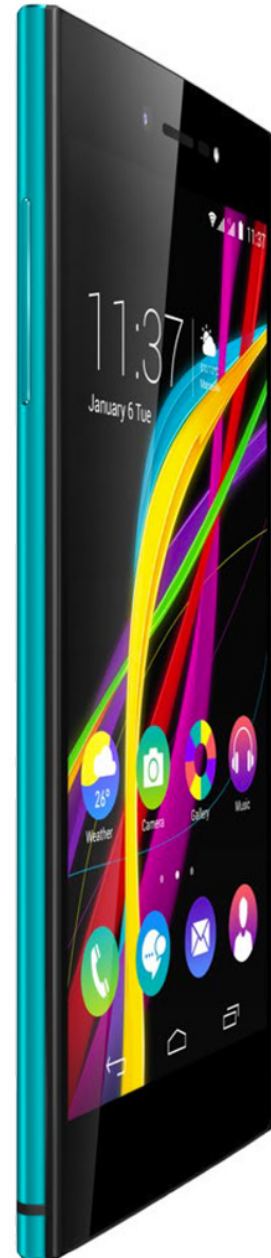

# HIGHWAY STAR <sup>4G</sup>

SKY'S THE LIMIT

- 4G
- 5" HD, AMOLED, On-cell, CORNING® Gorilla® Glass 3
- Main camera 13 MP, front camera 5 MP  
Flash, face beauty, panorama, HDR
- Processor Octa-Core 1.5 GHz
- ROM 16 GB, RAM 2 GB
- External memory micro SD up to 64 GB
- Android™ 4.4.4 (KitKat) upgradable to Android™ 5.1 (Lollipop)
- Dual SIM / 1 Micro SIM + 1 SD card

Main features	
Network	4G LTE 800/1800/2100/2600 MHz H+/3G+/3G WCDMA 900/1900/2100 MHz GSM/GPRS/EDGE 850/900/1800/1900 MHz
Data Segment	FDD-LTE Category 4 DL 150 Mbps, UL 50 Mbps
Operating System	Android™ 4.4.4 (KitKat) upgradable to Android™ 5.1 (Lollipop)
Processor	Octa Core, 1.5 GHz, Cortex-A53
Design	Touch screen
SIM Card	1 Micro SIM + 1 Nano SIM / 1 SD card
Available colors	Bleen, Silver, Gold, Grey
Size	141*71.4*6.6 mm
Weight	123g (with battery)
Battery	2450 mAh Li-Po
Stand-by time	Up to 184.5h
Talk time	Up to 13.6h (3G), Up to 19.7h (2G)
ROM	16 GB
RAM	2 GB
External memory	Micro SD up to 64 GB
Accelerometer	Yes
Magnetic sensor	Yes
Proximity sensor	Yes
SAR value	Head : 0.348W/Kg, Body : 0.525W/Kg
Display	
Size	5"
Type	AMOLED Technology, On-cell, Corning Gorilla® Glass3
Color	16 millions
Display resolution	HD (1280x720 pixels), pixel density: 294
Multitouch	Yes, 10 points
Connectivity	
Internet HTML Browser	Android Browser
Wi-Fi	802.11 a/b/g/n
Tethering	USB, Bluetooth, Access Point Wi-Fi
Bluetooth®	4"
USB™ OTG	Yes
PORT USB™	2.0
Audio jack	3.5mm jack
Email and Messaging	
SMS	SIM + phone memory
MMS	Yes
Email	Yes
E-mail Protocol	SMTP, POP3, IMAP4
Input Method	Virtual Keyboard
Photo and Video	
Main camera	13 Megapixels