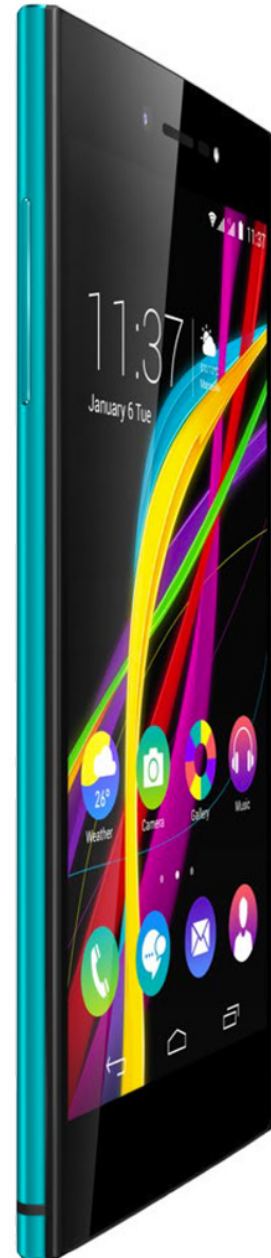

HIGHway Star^{4G}

SKY'S THE LIMIT

- 4G
- 5" HD, AMOLED, On-cell, CORNING® Gorilla® Glass 3
- Main camera 13 MP, front camera 5 MP
Flash, face beauty, panorama, HDR
- Processor Octa-Core 1.5 GHz
- ROM 16 GB, RAM 2 GB
- External memory micro SD up to 64 GB
- Android™ 4.4.4 (KitKat) upgradable to Android™ 5.1 (Lollipop)
- Dual SIM / 1 Micro SIM + 1 SD card

Main features	
Network	4G LTE 800/1800/2100/2600 MHz H+/3G+/3G WCDMA 900/1900/2100 MHz GSM/GPRS/EDGE 850/900/1800/1900 MHz
Data Segment	FDD-LTE Category 4 DL 150 Mbps, UL 50 Mbps
Operating System	Android™ 4.4.4 (KitKat) upgradable to Android™ 5.1 (Lollipop)
Processor	Octa Core, 1.5 GHz, Cortex-A53
Design	Touch screen
SIM Card	1 Micro SIM + 1 Nano SIM / 1 SD card
Available colors	Bleen, Silver, Gold, Grey
Size	141*71.4*6.6 mm
Weight	123g (with battery)
Battery	2450 mAh Li-Po
Stand-by time	Up to 184.5h
Talk time	Up to 13.6h (3G), Up to 19.7h (2G)
ROM	16 GB
RAM	2 GB
External memory	Micro SD up to 64 GB
Accelerometer	Yes
Magnetic sensor	Yes
Proximity sensor	Yes
SAR value	Head : 0.348W/Kg, Body : 0.525W/Kg
Display	
Size	5"
Type	AMOLED Technology, On-cell, Corning Gorilla® Glass3
Color	16 millions
Display resolution	HD (1280x720 pixels), pixel density: 294
Multitouch	Yes, 10 points
Connectivity	
Internet HTML Browser	Android Browser
Wi-Fi	802.11 a/b/g/n
Tethering	USB, Bluetooth, Access Point Wi-Fi
Bluetooth®	4"
USB™ OTG	Yes
PORT USB™	2.0
Audio jack	3.5mm jack
Email and Messaging	
SMS	SIM + phone memory
MMS	Yes
Email	Yes
E-mail Protocol	SMTP, POP3, IMAP4
Input Method	Virtual Keyboard
Photo & Video	
Main camera	13 Megapixels