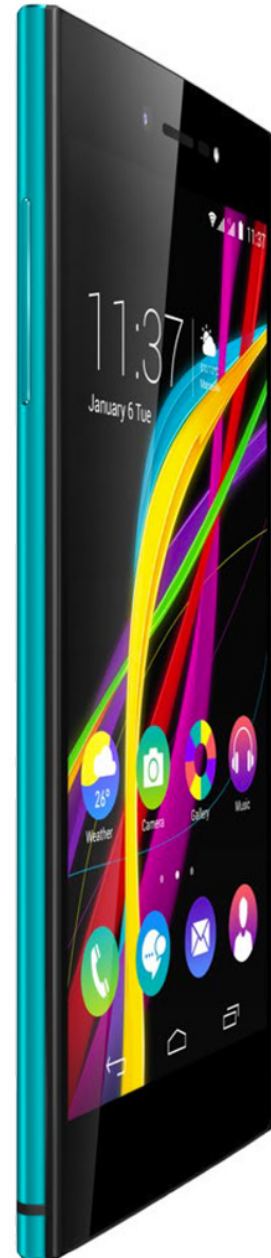

# HIGHway Star<sup>4G</sup>

SKY'S THE LIMIT

- 4G
- 5" HD, AMOLED, On-cell, CORNING® Gorilla® Glass 3
- Main camera 13 MP, front camera 5 MP  
Flash, face beauty, panorama, HDR
- Processor Octa-Core 1.5 GHz
- ROM 16 GB, RAM 2 GB
- External memory micro SD up to 64 GB
- Android™ 4.4.4 (KitKat) upgradable to Android™ 5.1 (Lollipop)
- Dual SIM / 1 Micro SIM + 1 SD card

Main features	
Network	4G LTE 800/1800/2100/2600 MHz H+/3G+/3G WCDMA 900/1900/2100 MHz GSM/GPRS/EDGE 850/900/1800/1900 MHz
Data Segment	FDD-LTE Category 4 DL 150 Mbps, UL 50 Mbps
Operating System	Android™ 4.4.4 (KitKat) upgradable to Android™ 5.1 (Lollipop)
Processor	Octa Core, 1.5 GHz, Cortex-A53
Design	Touch screen
SIM Card	1 Micro SIM + 1 Nano SIM / 1 SD card
Available colors	Bleen, Silver, Gold, Grey
Size	141*71.4*6.6 mm
Weight	123g (with battery)
Battery	2450 mAh Li-Po
Stand-by time	Up to 184.5h
Talk time	Up to 13.6h (3G), Up to 19.7h (2G)
ROM	16 GB
RAM	2 GB
External memory	Micro SD up to 64 GB
Accelerometer	Yes
Magnetic sensor	Yes
Proximity sensor	Yes
SAR value	Head : 0.348W/Kg, Body : 0.525W/Kg
Display	
Size	5"
Type	AMOLED Technology, On-cell, Corning Gorilla® Glass3
Color	16 millions
Display resolution	HD (1280x720 pixels), pixel density: 294
Multitouch	Yes, 10 points
Connectivity	
Internet HTML Browser	Android Browser
Wi-Fi	802.11 a/b/g/n
Tethering	USB, Bluetooth, Access Point Wi-Fi
Bluetooth®	4"
USB™ OTG	Yes
PORT USB™	2.0
Audio jack	3.5mm jack
Email and Messaging	
SMS	SIM + phone memory
MMS	Yes
Email	Yes
E-mail Protocol	SMTP, POP3, IMAP4
Input Method	Virtual Keyboard
Photo and Video	
Main camera	13 Megapixels