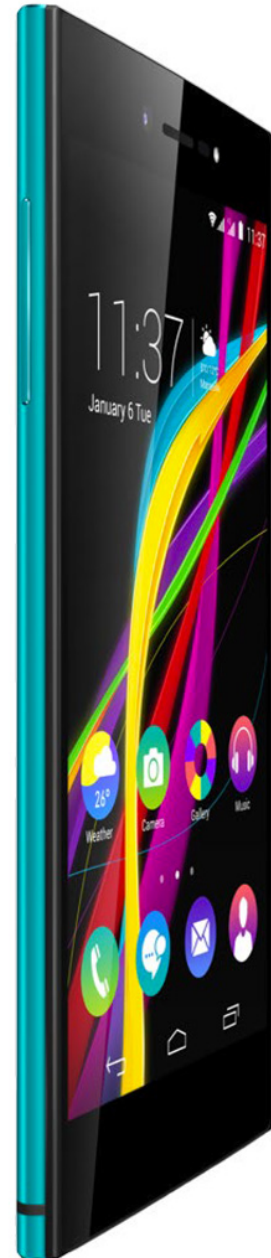

HIGHway Star^{4G}

SKY'S THE LIMIT

- 4G
- 5" HD, AMOLED, On-cell, CORNING® Gorilla® Glass 3
- Main camera 13 MP, front camera 5 MP
Flash, face beauty, panorama, HDR
- Processor Octa-Core 1.5 GHz
- ROM 16 GB, RAM 2 GB
- External memory micro SD up to 64 GB
- Android™ 4.4.4 (KitKat) upgradable to Android™ 5.1 (Lollipop)
- Dual SIM / 1 Micro SIM + 1 SD card

Main features	
Network	4G LTE 800/1800/2100/2600 MHz H+/3G+/3G WCDMA 900/1900/2100 MHz GSM/GPRS/EDGE 850/900/1800/1900 MHz
Data Segment	FDD-LTE Category 4 DL 150 Mbps, UL 50 Mbps
Operating System	Android™ 4.4.4 (KitKat) upgradable to Android™ 5.1 (Lollipop)
Processor	Octa Core, 1.5 GHz, Cortex-A53
Design	Touch screen
SIM Card	1 Micro SIM + 1 Nano SIM / 1 SD card
Available colors	Bleen, Silver, Gold, Grey
Size	141*71.4*6.6 mm
Weight	123g (with battery)
Battery	2450 mAh Li-Po
Stand-by time	Up to 184.5h
Talk time	Up to 13.6h (3G), Up to 19.7h (2G)
ROM	16 GB
RAM	2 GB
External memory	Micro SD up to 64 GB
Accelerometer	Yes
Magnetic sensor	Yes
Proximity sensor	Yes
SAR value	Head : 0.348W/Kg, Body : 0.525W/Kg
Display	
Size	5"
Type	AMOLED Technology, On-cell, Corning Gorilla® Glass3
Color	16 millions
Display resolution	HD (1280x720 pixels), pixel density: 294
Multitouch	Yes, 10 points
Connectivity	
Internet HTML Browser	Android Browser
Wi-Fi	802.11 a/b/g/n
Tethering	USB, Bluetooth, Access Point Wi-Fi
Bluetooth®	4"
USB™ OTG	Yes
PORT USB™	2.0
Audio jack	3.5mm jack
Email and Messaging	
SMS	SIM + phone memory
MMS	Yes
Email	Yes
E-mail Protocol	SMTP, POP3, IMAP4
Input Method	Virtual Keyboard
Photo and Video	
Main camera	13 Megapixels