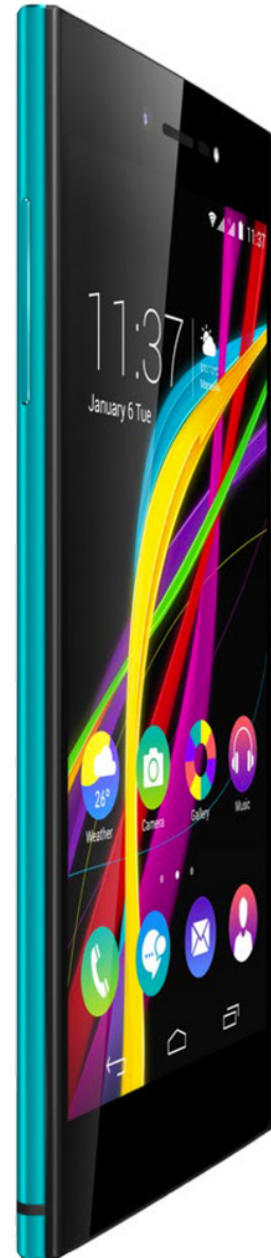

Highway Star ^{4G}

SKY'S THE LIMIT

- 4G
- 5" HD, AMOLED, On-cell, CORNING® Gorilla® Glass 3
- Main camera 13 MP, front camera 5 MP
Flash, face beauty, panorama, HDR
- Processor Octa-Core 1.5 GHz
- ROM 16 GB, RAM 2 GB
- External memory micro SD up to 64 GB
- Android™ 4.4.4 (KitKat) upgradable to Android™ 5.1 (Lollipop)
- Dual SIM / 1 Micro SIM + 1 SD card

Main features	
Network	4G LTE 800/1800/2100/2600 MHz H+/3G+/3G WCDMA 900/1900/2100 MHz GSM/GPRS/EDGE 850/900/1800/1900 MHz
Data Segment	FDD-LTE Category 4 DL 150 Mbps, UL 50 Mbps
Operating System	Android™ 4.4.4 (KitKat) upgradable to Android™ 5.1 (Lollipop)
Processor	Octa Core, 1.5 GHz, Cortex-A53
Design	Touch screen
SIM Card	1 Micro SIM + 1 Nano SIM / 1 SD card
Available colors	Bleen, Silver, Gold, Grey
Size	141*71.4*6.6 mm
Weight	123g (with battery)
Battery	2450 mAh Li-Po
Stand-by time	Up to 184.5h
Talk time	Up to 13.6h (3G), Up to 19.7h (2G)
ROM	16 GB
RAM	2 GB
External memory	Micro SD up to 64 GB
Accelerometer	Yes
Magnetic sensor	Yes
Proximity sensor	Yes
SAR value	Head : 0.348W/Kg, Body : 0.525W/Kg
Display	
Size	5"
Type	AMOLED Technology, On-cell, Corning Gorilla® Glass3
Color	16 millions
Display resolution	HD (1280x720 pixels), pixel density: 294
Multitouch	Yes, 10 points
Connectivity	
Internet HTML Browser	Android Browser
Wi-Fi	802.11 a/b/g/n
Tethering	USB, Bluetooth, Access Point Wi-Fi
Bluetooth®	4"
USB™ OTG	Yes
PORT USB™	2.0
Audio jack	3.5mm jack
Email and Messaging	
SMS	SIM + phone memory
MMS	Yes
Email	Yes
E-mail Protocol	SMTP, POP3, IMAP4
Input Method	Virtual Keyboard
Photo and Video	
Main camera	13 Megapixels