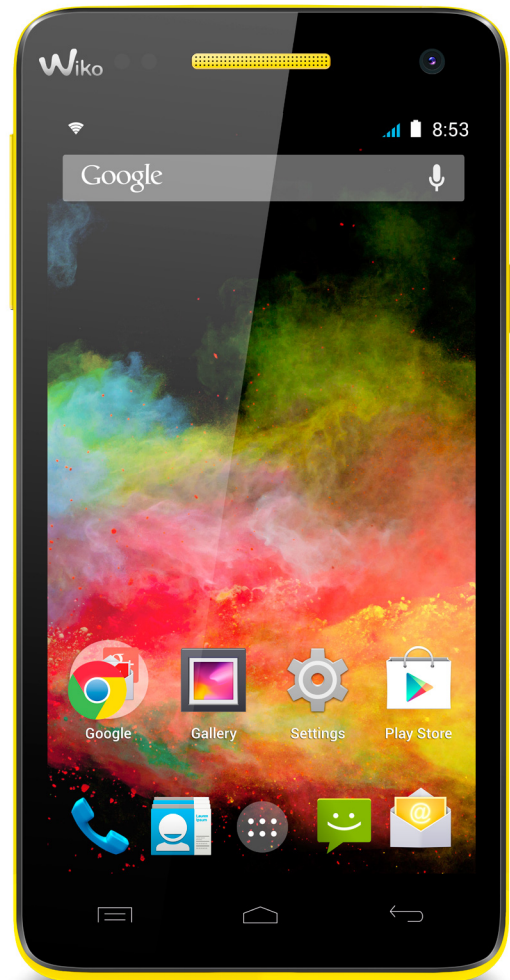

Fast-flying Colors

rainbow^{4G}

- 4G
- 5" display HD
- Android™ 4.4 KitKat
- Processor Quad Core 1.3 GHz
- Main camera 8 MP, Live photo
- Front camera 2 MP
- ROM 8 GB, RAM 1 GB
- Micro SD up to 32 GB

5"

HD
1280x720

8 MP
2 MP

QUAD
CORE
1.3 GHz

ROM | RAM
8 GB | 1 GB

MICRO
SD 32 GB_{MAX}

4.4
KITKAT

4G

Main features	
Network	4G LTE 800/1800/2600 MHz H+/3G+/3G WCDMA 900/1900/2100 MHz GSM/GPRS/EDGE 850/900/1800/1900 MHz
Data Segment	FDD-LTE Category 4 DL 150Mbps, UL 50Mbps
Operating System	Android™ 4.4 (KitKat)
Processor	Quad Core 1,3 GHz, Cortex-A7
Design	Touch screen
SIM Card	Single (Micro)
Available colors	Black, White, Bleen, Fuchsia, Yellow, Purple, Coral
Size	146*74*10 mm
Weight	175g (with battery)
Battery	2500 mAh Li-Po
Stand-by time	Up to 200 h
Talk time	Up to 11.45 h (3G) / Up to 18.83 h (2G)
ROM	8 GB
RAM	1 GB
External memory	Micro SD up to 32 GB
Accelerometer	Yes
Magnetic sensor	Yes
Proximity sensor	Yes
SAR value	Head: 0.327 W/kg, Body: 0.650 W/kg
Display	
Size	5"
Type	TFT, IPS technology
Color	16 million
Display resolution	HD (1280x720 pixels)
Multitouch	Yes
Connectivity	
Internet HTML Browser	Android Browser
Wi-Fi	802.11 b/g/n
Tethering	USB, Bluetooth, Access point Wi-Fi
Bluetooth®	4"
USB™ OTG	Yes
PORT USB™	2.0
PC synchronization	Yes
Audio jack	3.5mm jack
Email and Messaging	
SMS	SIM + phone memory
MMS	Yes
Email	Yes
E-mail Protocol	SMTP, POP3, IMAP4
Input Method	Clavier complet virtuel
Photo and Video	
Main camera	8 Megapixels
Option	Live photo, Face beauty, Panorama, Multi-angle view mode, HDR