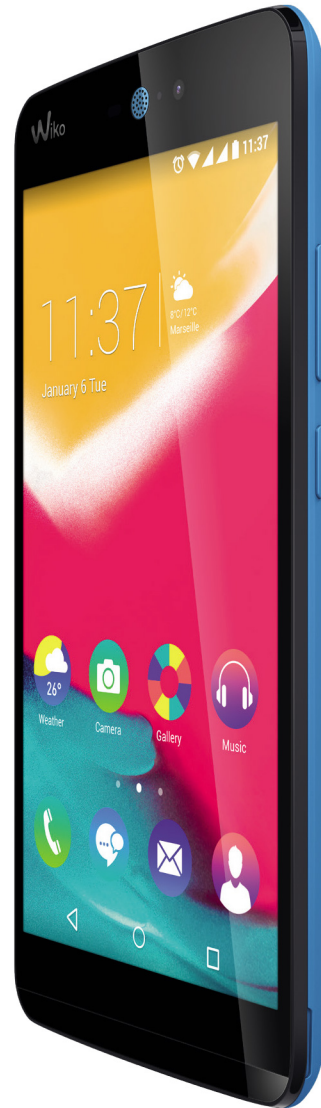

• **EASY & FUN**

rainbow
JAM 4G
Go with it!

- 4G
- 5" HD
- Main camera 8 MP, Front camera 5 MP
- Flash, Face beauty, Continuous Shot, HDR
- Qualcomm® Snapdragon™ 210, Processor Quad-Core 1.1 GHz
- ROM 8 GB, RAM 1 GB
- External memory micro SD up to 64 GB
- Android™ 5.1 (Lollipop)
- Dual SIM

5"	HD 1280x720	4G	Qualcomm® snapdragon	QUAD CORE 1.1GHZ	8 MP 5 MP	ROM RAM 8 GB 1 GB	5.1 LOLLIPOP	DUAL SIM	MICRO SD 64 GB max
-----------	-----------------------	-----------	-------------------------	----------------------------	---------------------	---------------------------------	------------------------	-----------------	----------------------------------

Main features	
Network	4G LTE 800/1800/2100/2600 MHz H+/3G+/3G WCDMA 900/1900/2100 MHz GSM/GPRS/EDGE 850/900/1800/1900 MHz
Data Segment	FDD-LTE Category 4 DL 150 Mbps, UL 50 Mbps
Operating System	Android™ 5.1 (Lollipop)
Processor	Snapdragon™ 210, MSM 8909 Quad-Core 1.1 GHz
Design	Touch screen
SIM CARD	2 Micro SIM
Available colors	White, Black, Bleen, Coral, Blue
Size	143.1x71.4x8.7 mm
Weight	153 g (with battery)
Battery	2500 mAh Li-Po
Stand-by time	Up to 238h
Talk time	Up to 21.6h (3G), Up to 24.5h (2G)
ROM	8 GB
RAM	1 GB
External memory	Micro SD up to 64 GB
Accelerometer	Yes
Magnetic sensor	Yes
Proximity sensor	Yes
SAR value	Head: 0.249 W/kg, Body: 0.392 W/kg
Display	
Size	5"
Type	IPS technology
Color	16 millions
Display resolution	HD (1280x720 pixels), pixel density: 294
Multitouch	Yes
Connectivity	
Wi-Fi	802.11 b/g/n
Tethering	USB, Bluetooth, Access Point Wi-Fi
Bluetooth®	4.0
USB™ OTG	Yes
PORT USB™	2.0
PC synchronization	Yes
Audio jack	3.5mm jack
Email and Messaging	
SMS	SIM + phone memory
MMS	Yes
Email	Yes
E-mail Protocol	SMTP, POP3, IMAP4
Input Method	Virtual Keyboard
Photo and Video	
Scene mode	Auto, Night, Sunset, Portrait, Landscape, Beach, Snow, Flowers, Sports, Backlight, Candlelight
Main camera	8 Megapixels