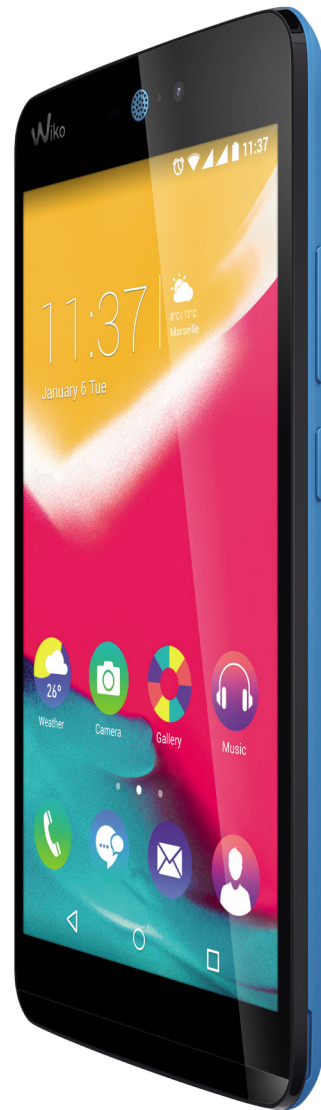

• **EASY & FUN**

rainbow
JAM ^{4G}
Go with it!

- 4G
- 5" HD
- Main camera 8 MP, Front camera 5 MP
- Flash, Face beauty, Continuous Shot, HDR
- Qualcomm® Snapdragon™ 210, Processor Quad-Core 1.1 GHz
- ROM 8 GB, RAM 1 GB
- External memory micro SD up to 64 GB
- Android™ 5.1 (Lollipop)
- Dual SIM

5"	HD 1280x720	4G	Qualcomm® snapdragon	QUAD CORE 1.1GHZ	8 MP 5 MP	ROM RAM 8 GB 1 GB	5.1 LOLLIPOP	DUAL SIM	64 GB _{max}
-----------	-----------------------	-----------	-------------------------	----------------------------	---------------------	---------------------------------	------------------------	-----------------	-----------------------------

Main features	
Network	4G LTE 800/1800/2100/2600 MHz H+/3G+/3G WCDMA 900/1900/2100 MHz GSM/GPRS/EDGE 850/900/1800/1900 MHz
Data Segment	FDD-LTE Category 4 DL 150 Mbps, UL 50 Mbps
Operating System	Android™ 5.1 (Lollipop)
Processor	Snapdragon™ 210, MSM 8909 Quad-Core 1.1 GHz
Design	Touch screen
SIM CARD	2 Micro SIM
Available colors	White, Black, Bleen, Coral, Blue
Size	143.1x71.4x8.7 mm
Weight	153 g (with battery)
Battery	2500 mAh Li-Po
Stand-by time	Up to 238h
Talk time	Up to 21.6h (3G), Up to 24.5h (2G)
ROM	8 GB
RAM	1 GB
External memory	Micro SD up to 64 GB
Accelerometer	Yes
Magnetic sensor	Yes
Proximity sensor	Yes
SAR value	Head: 0.249 W/kg, Body: 0.392 W/kg
Display	
Size	5"
Type	IPS technology
Color	16 millions
Display resolution	HD (1280x720 pixels), pixel density: 294
Multitouch	Yes
Connectivity	
Wi-Fi	802.11 b/g/n
Tethering	USB, Bluetooth, Access Point Wi-Fi
Bluetooth®	4.0
USB™ OTG	Yes
PORT USB™	2.0
PC synchronization	Yes
Audio jack	3.5mm jack
Email and Messaging	
SMS	SIM + phone memory
MMS	Yes
Email	Yes
E-mail Protocol	SMTP, POP3, IMAP4
Input Method	Virtual Keyboard
Photo and Video	
Scene mode	Auto, Night, Sunset, Portrait, Landscape, Beach, Snow, Flowers, Sports, Backlight, Candlelight
Main camera	8 Megapixels