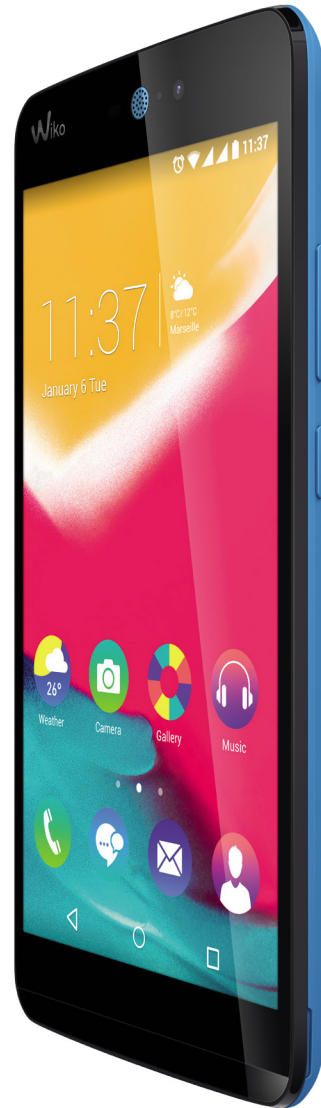

• **EASY & FUN**

rainbow
JAM^{4G}
Go with it!

- 4G
- 5" HD
- Main camera 8 MP, Front camera 5 MP
- Flash, Face beauty, Continuous Shot, HDR
- Qualcomm® Snapdragon™ 210, Processor Quad-Core 1.1 GHz
- ROM 8 GB, RAM 1 GB
- External memory micro SD up to 64 GB
- Android™ 5.1 (Lollipop)
- Dual SIM

5"	HD 1280x720	4G	Qualcomm® snapdragon	QUAD CORE 1.1GHZ	8 MP 5 MP	ROM RAM 8 GB 1 GB	5.1 LOLLIPOP	DUAL SIM	MICRO SD 64 GB_{max}
-----------	-----------------------	-----------	-------------------------	----------------------------	---------------------	---------------------------------	------------------------	-----------------	--

Main features	
Network	4G LTE 800/1800/2100/2600 MHz H+/3G+/3G WCDMA 900/1900/2100 MHz GSM/GPRS/EDGE 850/900/1800/1900 MHz
Data Segment	FDD-LTE Category 4 DL 150 Mbps, UL 50 Mbps
Operating System	Android™ 5.1 (Lollipop)
Processor	Snapdragon™ 210, MSM 8909 Quad-Core 1.1 GHz
Design	Touch screen
SIM CARD	2 Micro SIM
Available colors	White, Black, Bleen, Coral, Blue
Size	143.1x71.4x8.7 mm
Weight	153 g (with battery)
Battery	2500 mAh Li-Po
Stand-by time	Up to 238h
Talk time	Up to 21.6h (3G), Up to 24.5h (2G)
ROM	8 GB
RAM	1 GB
External memory	Micro SD up to 64 GB
Accelerometer	Yes
Magnetic sensor	Yes
Proximity sensor	Yes
SAR value	Head: 0.249 W/kg, Body: 0.392 W/kg
Display	
Size	5"
Type	IPS technology
Color	16 millions
Display resolution	HD (1280x720 pixels), pixel density: 294
Multitouch	Yes
Connectivity	
Wi-Fi	802.11 b/g/n
Tethering	USB, Bluetooth, Access Point Wi-Fi
Bluetooth®	4.0
USB™ OTG	Yes
PORT USB™	2.0
PC synchronization	Yes
Audio jack	3.5mm jack
Email and Messaging	
SMS	SIM + phone memory
MMS	Yes
Email	Yes
E-mail Protocol	SMTP, POP3, IMAP4
Input Method	Virtual Keyboard
Photo and Video	
Scene mode	Auto, Night, Sunset, Portrait, Landscape, Beach, Snow, Flowers, Sports, Backlight, Candlelight
Main camera	8 Megapixels