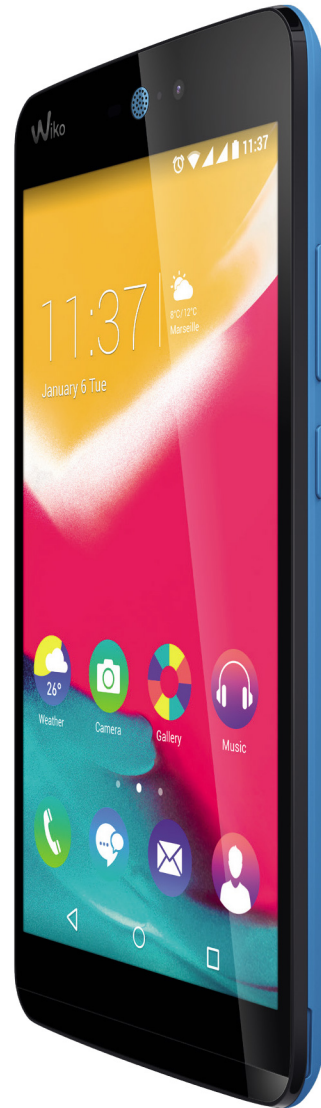

• **EASY & FUN**

rainbow
JAM^{4G}
Go with it!

- 4G
- 5" HD
- Main camera 8 MP, Front camera 5 MP
- Flash, Face beauty, Continuous Shot, HDR
- Qualcomm® Snapdragon™ 210, Processor Quad-Core 1.1 GHz
- ROM 8 GB, RAM 1 GB
- External memory micro SD up to 64 GB
- Android™ 5.1 (Lollipop)
- Dual SIM

Main features	
Network	4G LTE 800/1800/2100/2600 MHz H+/3G+/3G WCDMA 900/1900/2100 MHz GSM/GPRS/EDGE 850/900/1800/1900 MHz
Data Segment	FDD-LTE Category 4 DL 150 Mbps, UL 50 Mbps
Operating System	Android™ 5.1 (Lollipop)
Processor	Snapdragon™ 210, MSM 8909 Quad-Core 1.1 GHz
Design	Touch screen
SIM CARD	2 Micro SIM
Available colors	White, Black, Bleen, Coral, Blue
Size	143.1x71.4x8.7 mm
Weight	153 g (with battery)
Battery	2500 mAh Li-Po
Stand-by time	Up to 238h
Talk time	Up to 21.6h (3G), Up to 24.5h (2G)
ROM	8 GB
RAM	1 GB
External memory	Micro SD up to 64 GB
Accelerometer	Yes
Magnetic sensor	Yes
Proximity sensor	Yes
SAR value	Head: 0.249 W/kg, Body: 0.392 W/kg
Display	
Size	5"
Type	IPS technology
Color	16 millions
Display resolution	HD (1280x720 pixels), pixel density: 294
Multitouch	Yes
Connectivity	
Wi-Fi	802.11 b/g/n
Tethering	USB, Bluetooth, Access Point Wi-Fi
Bluetooth®	4.0
USB™ OTG	Yes
PORT USB™	2.0
PC synchronization	Yes
Audio jack	3.5mm jack
Email and Messaging	
SMS	SIM + phone memory
MMS	Yes
Email	Yes
E-mail Protocol	SMTP, POP3, IMAP4
Input Method	Virtual Keyboard
Photo and Video	
Scene mode	Auto, Night, Sunset, Portrait, Landscape, Beach, Snow, Flowers, Sports, Backlight, Candlelight
Main camera	8 Megapixels