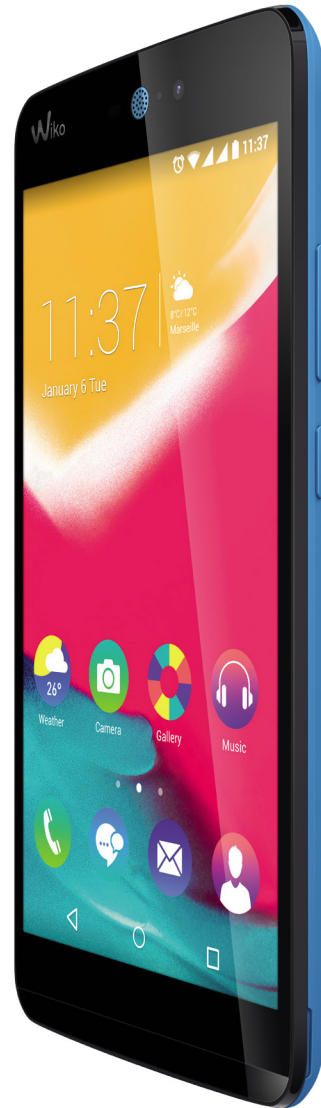

• **EASY & FUN**

rainbow
JAM^{4G}
Go with it!

- 4G
- 5" HD
- Main camera 8 MP, Front camera 5 MP
- Flash, Face beauty, Continuous Shot, HDR
- Qualcomm® Snapdragon™ 210, Processor Quad-Core 1.1 GHz
- ROM 8 GB, RAM 1 GB
- External memory micro SD up to 64 GB
- Android™ 5.1 (Lollipop)
- Dual SIM

Main features	
Network	4G LTE 800/1800/2100/2600 MHz H+/3G+/3G WCDMA 900/1900/2100 MHz GSM/GPRS/EDGE 850/900/1800/1900 MHz
Data Segment	FDD-LTE Category 4 DL 150 Mbps, UL 50 Mbps
Operating System	Android™ 5.1 (Lollipop)
Processor	Snapdragon™ 210, MSM 8909 Quad-Core 1.1 GHz
Design	Touch screen
SIM CARD	2 Micro SIM
Available colors	White, Black, Bleen, Coral, Blue
Size	143.1x71.4x8.7 mm
Weight	153 g (with battery)
Battery	2500 mAh Li-Po
Stand-by time	Up to 238h
Talk time	Up to 21.6h (3G), Up to 24.5h (2G)
ROM	8 GB
RAM	1 GB
External memory	Micro SD up to 64 GB
Accelerometer	Yes
Magnetic sensor	Yes
Proximity sensor	Yes
SAR value	Head: 0.249 W/kg, Body: 0.392 W/kg
Display	
Size	5"
Type	IPS technology
Color	16 millions
Display resolution	HD (1280x720 pixels), pixel density: 294
Multitouch	Yes
Connectivity	
Wi-Fi	802.11 b/g/n
Tethering	USB, Bluetooth, Access Point Wi-Fi
Bluetooth®	4.0
USB™ OTG	Yes
PORT USB™	2.0
PC synchronization	Yes
Audio jack	3.5mm jack
Email and Messaging	
SMS	SIM + phone memory
MMS	Yes
Email	Yes
E-mail Protocol	SMTP, POP3, IMAP4
Input Method	Virtual Keyboard
Photo & Video	
Scene mode	Auto, Night, Sunset, Portrait, Landscape, Beach, Snow, Flowers, Sports, Backlight, Candlelight
Main camera	8 Megapixels