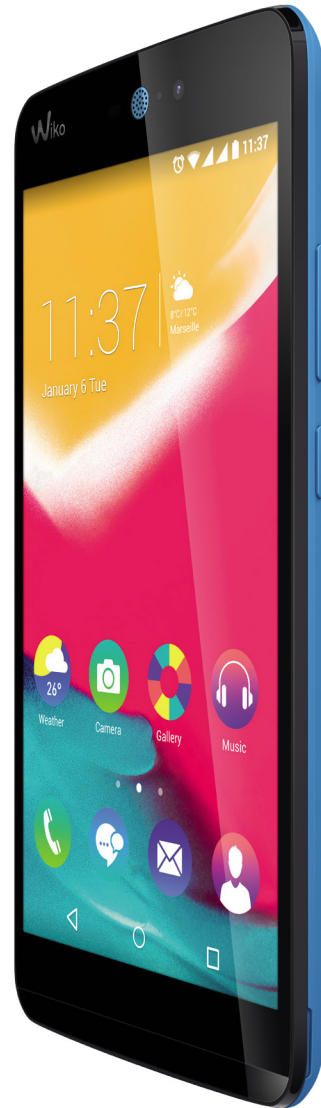

• **EASY & FUN**

rainbow
JAM ^{4G}
Go with it!

- 4G
- 5" HD
- Main camera 8 MP, Front camera 5 MP
- Flash, Face beauty, Continuous Shot, HDR
- Qualcomm® Snapdragon™ 210, Processor Quad-Core 1.1 GHz
- ROM 8 GB, RAM 1 GB
- External memory micro SD up to 64 GB
- Android™ 5.1 (Lollipop)
- Dual SIM

5"	HD 1280x720	4G	Qualcomm® snapdragon	QUAD CORE 1.1GHZ	8 MP 5 MP	ROM RAM 8 GB 1 GB	5.1 LOLLIPOP	DUAL SIM	MICRO SD 64 GB max
-----------	-----------------------	-----------	-------------------------	----------------------------	---------------------	---------------------------------	------------------------	-----------------	----------------------------------

Main features	
Network	4G LTE 800/1800/2100/2600 MHz H+/3G+/3G WCDMA 900/1900/2100 MHz GSM/GPRS/EDGE 850/900/1800/1900 MHz
Data Segment	FDD-LTE Category 4 DL 150 Mbps, UL 50 Mbps
Operating System	Android™ 5.1 (Lollipop)
Processor	Snapdragon™ 210, MSM 8909 Quad-Core 1.1 GHz
Design	Touch screen
SIM CARD	2 Micro SIM
Available colors	White, Black, Bleen, Coral, Blue
Size	143.1x71.4x8.7 mm
Weight	153 g (with battery)
Battery	2500 mAh Li-Po
Stand-by time	Up to 238h
Talk time	Up to 21.6h (3G), Up to 24.5h (2G)
ROM	8 GB
RAM	1 GB
External memory	Micro SD up to 64 GB
Accelerometer	Yes
Magnetic sensor	Yes
Proximity sensor	Yes
SAR value	Head: 0.249 W/kg, Body: 0.392 W/kg
Display	
Size	5"
Type	IPS technology
Color	16 millions
Display resolution	HD (1280x720 pixels), pixel density: 294
Multitouch	Yes
Connectivity	
Wi-Fi	802.11 b/g/n
Tethering	USB, Bluetooth, Access Point Wi-Fi
Bluetooth®	4.0
USB™ OTG	Yes
PORT USB™	2.0
PC synchronization	Yes
Audio jack	3.5mm jack
Email and Messaging	
SMS	SIM + phone memory
MMS	Yes
Email	Yes
E-mail Protocol	SMTP, POP3, IMAP4
Input Method	Virtual Keyboard
Photo and Video	
Scene mode	Auto, Night, Sunset, Portrait, Landscape, Beach, Snow, Flowers, Sports, Backlight, Candlelight
Main camera	8 Megapixels